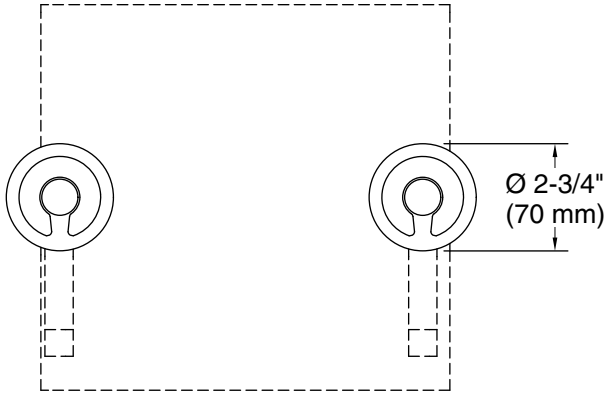

KOHLER Faucets

Wall-mount bathroom sink faucet Industrial handle trim

Components™
K-T77981-9

Technical Information

All product dimensions are nominal.

Drain included: No

Drain with overflow: No

Notes

Install this product according to the installation instructions.